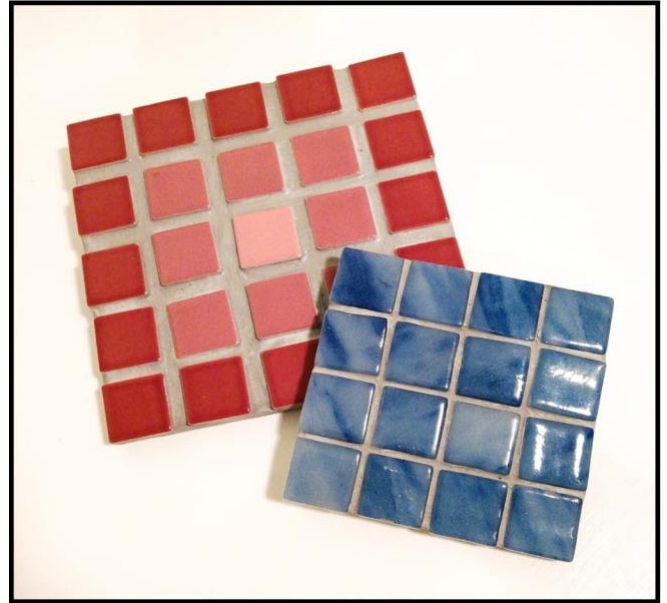

## About Crafty Starz

Crafty Starz is a business operated and managed by people with learning disabilities living in Horizon Healthcare Homes. Each member contributes to the business on an individual basis and collectively the team create quality tile mosaic products, other quality craft products, plants and other decorative garden items. The aim of the Crafty Starz is to provide a sense of purpose through meaningful activities and achieving goals for each person. All profits from the business are shared equally between its members.