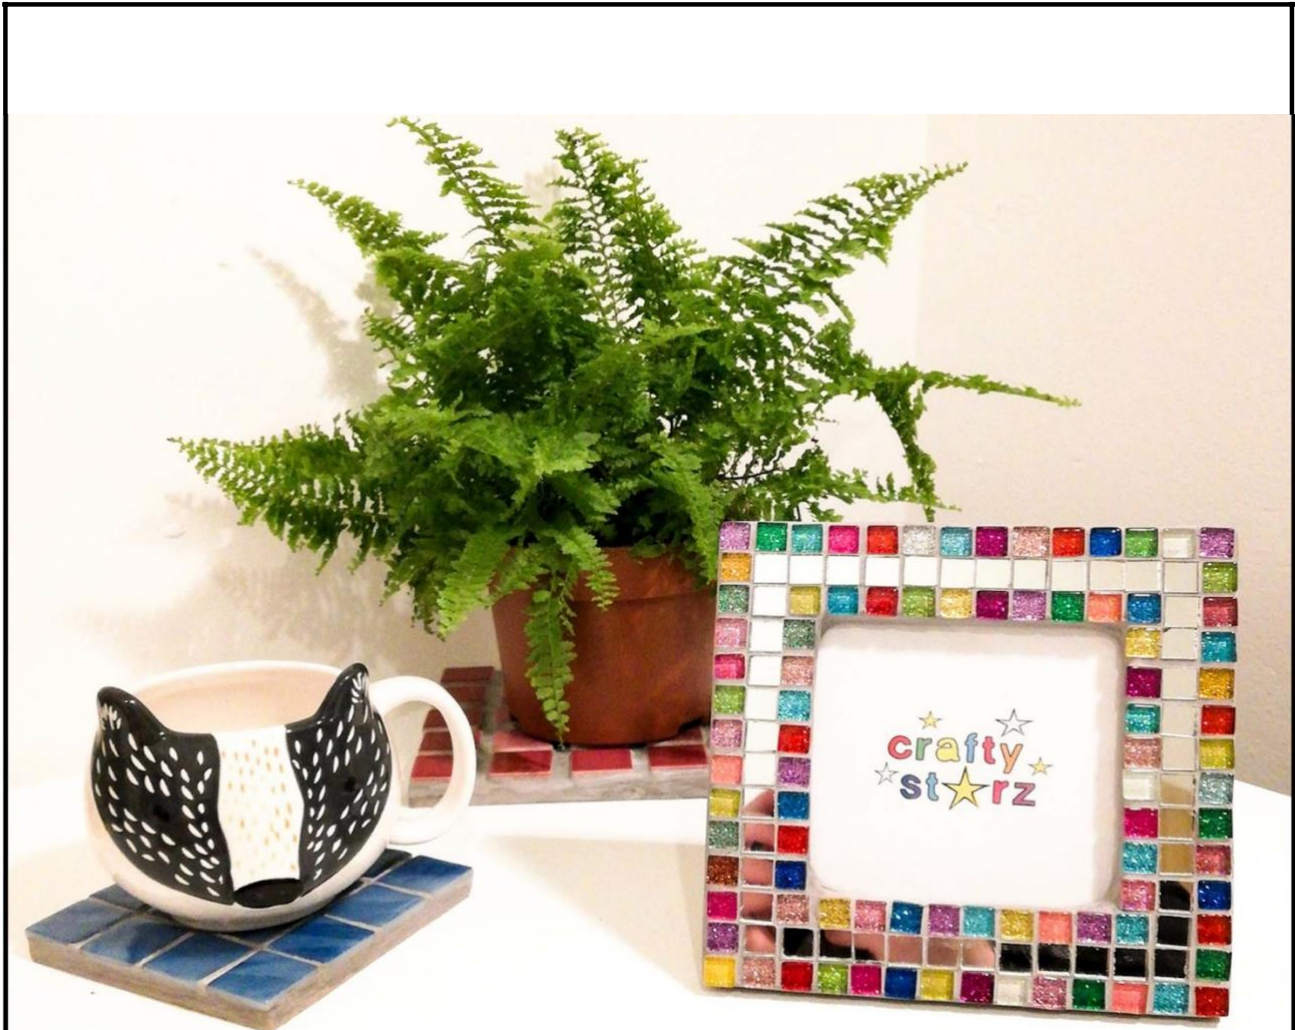

## About Crafty Starz

Crafty Starz is a business operated and managed by people with learning disabilities living in Horizon Healthcare Homes. Each member contributes to the business on an individual basis and collectively the team create quality tile mosaic products, other quality craft products, plants and other decorative garden items. The aim of the Crafty Starz is to provide a sense of purpose through meaningful activities and achieving goals for each person. All profits from the business are shared equally between its members.