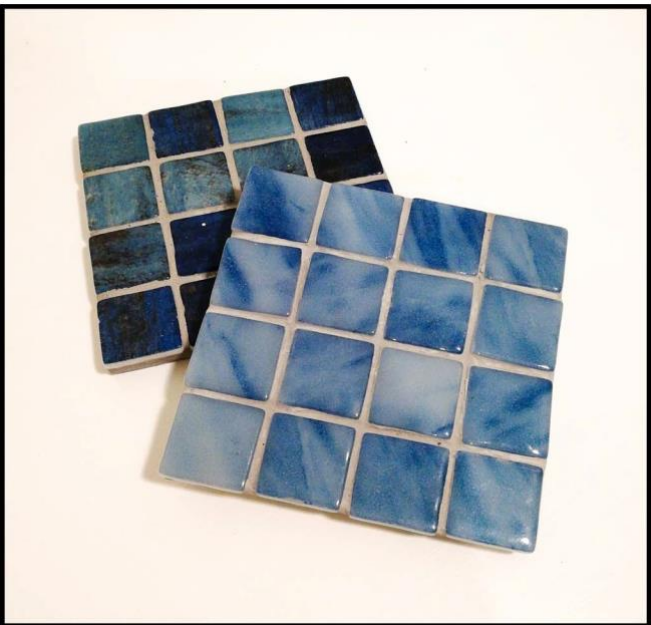

## About Crafty Starz

Crafty Starz is a business operated and managed by people with learning disabilities living in Horizon Healthcare Homes. Each member contributes to the business on an individual basis and collectively the team create quality tile mosaic products, other quality craft products, plants and other decorative garden items. The aim of the Crafty Starz is to provide a sense of purpose through meaningful activities and achieving goals for each person. All profits from the business are shared equally between its members.